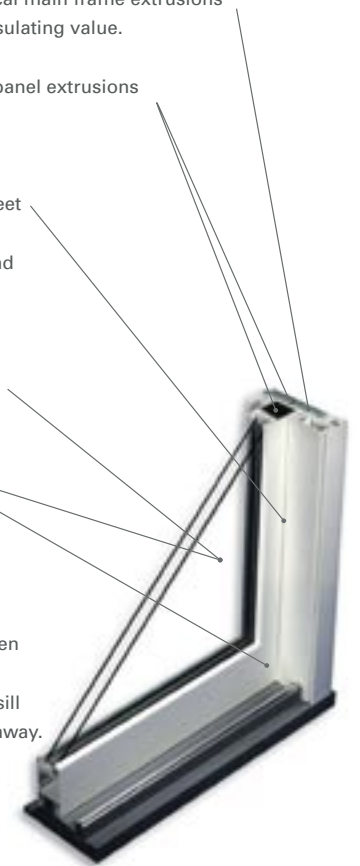

FEATURES AND BENEFITS

Foam filling injected into vertical main frame extrusions expands to add rigidity and insulating value.

Vertical main frame and door panel extrusions are reinforced with aluminum.

Triple weather-stripping where door panel and main frame meet

Door panels meet with over and under interlock and feature double weather-stripping.

energySmart® Supreme Glass

Safety glass

Fusion-welding at the door panel corners transforms four vinyl extrusions into a strong, one-piece door.

Sturdy, gliding aluminum screen

Sloped, aluminum-reinforced sill guides rainwater outside and away.