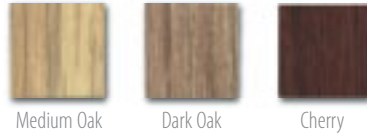

Interior Color Options

Medium Oak   Dark Oak   Cherry