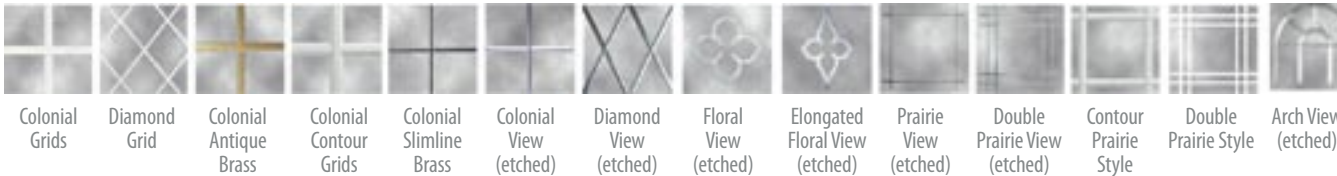

Triple weather-stripping where door panel and main frame meet

Door panels meet with over and under interlock and feature double weather-stripping.

energySmart® Supreme Glass

Safety glass

Fusion-welding at the door panel corners transforms four vinyl extrusions into a strong, one-piece door.

Colonial Grids Diamond Grid Colonial Antique Brass Colonial Contour Grids Colonial Slimline Brass Colonial View (etched) Diamond View (etched) Floral View (etched) Elongated Floral View (etched) Prairie View (etched) Double Prairie View (etched) Contour Prairie Style Double Prairie Style Arch View (etched)